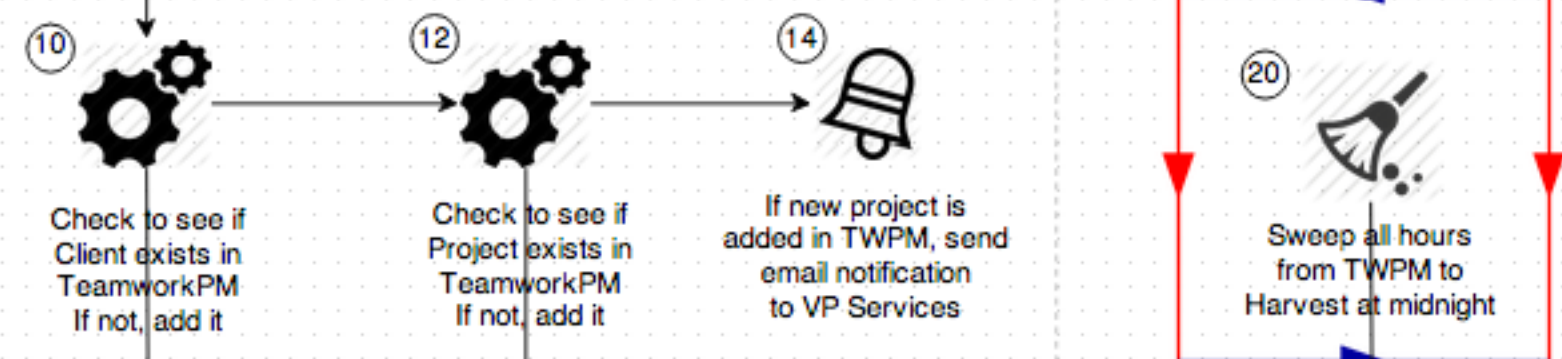

Google

Infusionsoft

Web Site

Teamwork PM

Harvest

Quickbooks

Project Management Integration

Prepared by: